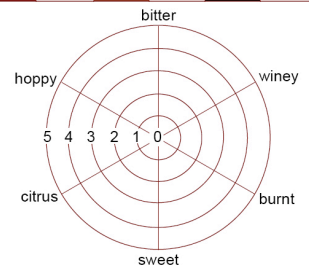

ABV	Date
-----	------

Location

Colour					
pale	golden	amber	red	brown	black
<input type="checkbox"/>	<input type="checkbox"/>	<input type="checkbox"/>	<input type="checkbox"/>	<input type="checkbox"/>	<input type="checkbox"/>

Flavour	0	1	2	3	4	5
sweet						
bitter						
burnt						
hoppy						
citrus						
winey						

Body	Score
thin light medium big massive	/10

Review

PintPicker

It's a matter of taste.

Brewery	Beer
---------	------

Flavour	0	1	2	3	4	5
sweet						
bitter						
burnt						
hoppy						
citrus						
winey						

Body	Score
thin light medium big massive	/10

Review
