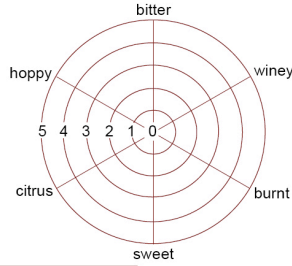

PintPicker

It's a matter of taste.

Brewery	Beer
---------	------

ABV	Date
-----	------

Location

Colour					
pale	golden	amber	red	brown	black
<input type="checkbox"/>	<input type="checkbox"/>	<input type="checkbox"/>	<input type="checkbox"/>	<input type="checkbox"/>	<input type="checkbox"/>

Flavour	0	1	2	3	4	5
sweet						
bitter						
burnt						
hoppy						
citrus						
winey						

Body	Score
thin light medium big massive	/10

Review

PintPicker

It's a matter of taste.

Brewery	Beer
---------	------