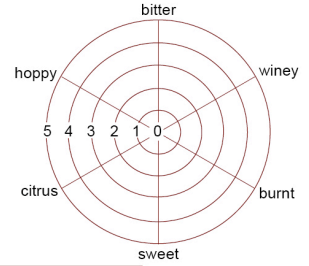

Body	Score
thin | light | medium | big | massive	/10

Review

PintPicker

It's a matter of taste.

Brewery	Beer

ABV	Date

Location

Colour					
pale	golden	amber	red	brown	black
☐	☐	☐	☐	☐	☐

Flavour	0	1	2	3	4	5
sweet						
bitter						
burnt						
hoppy						
citrus						
winey